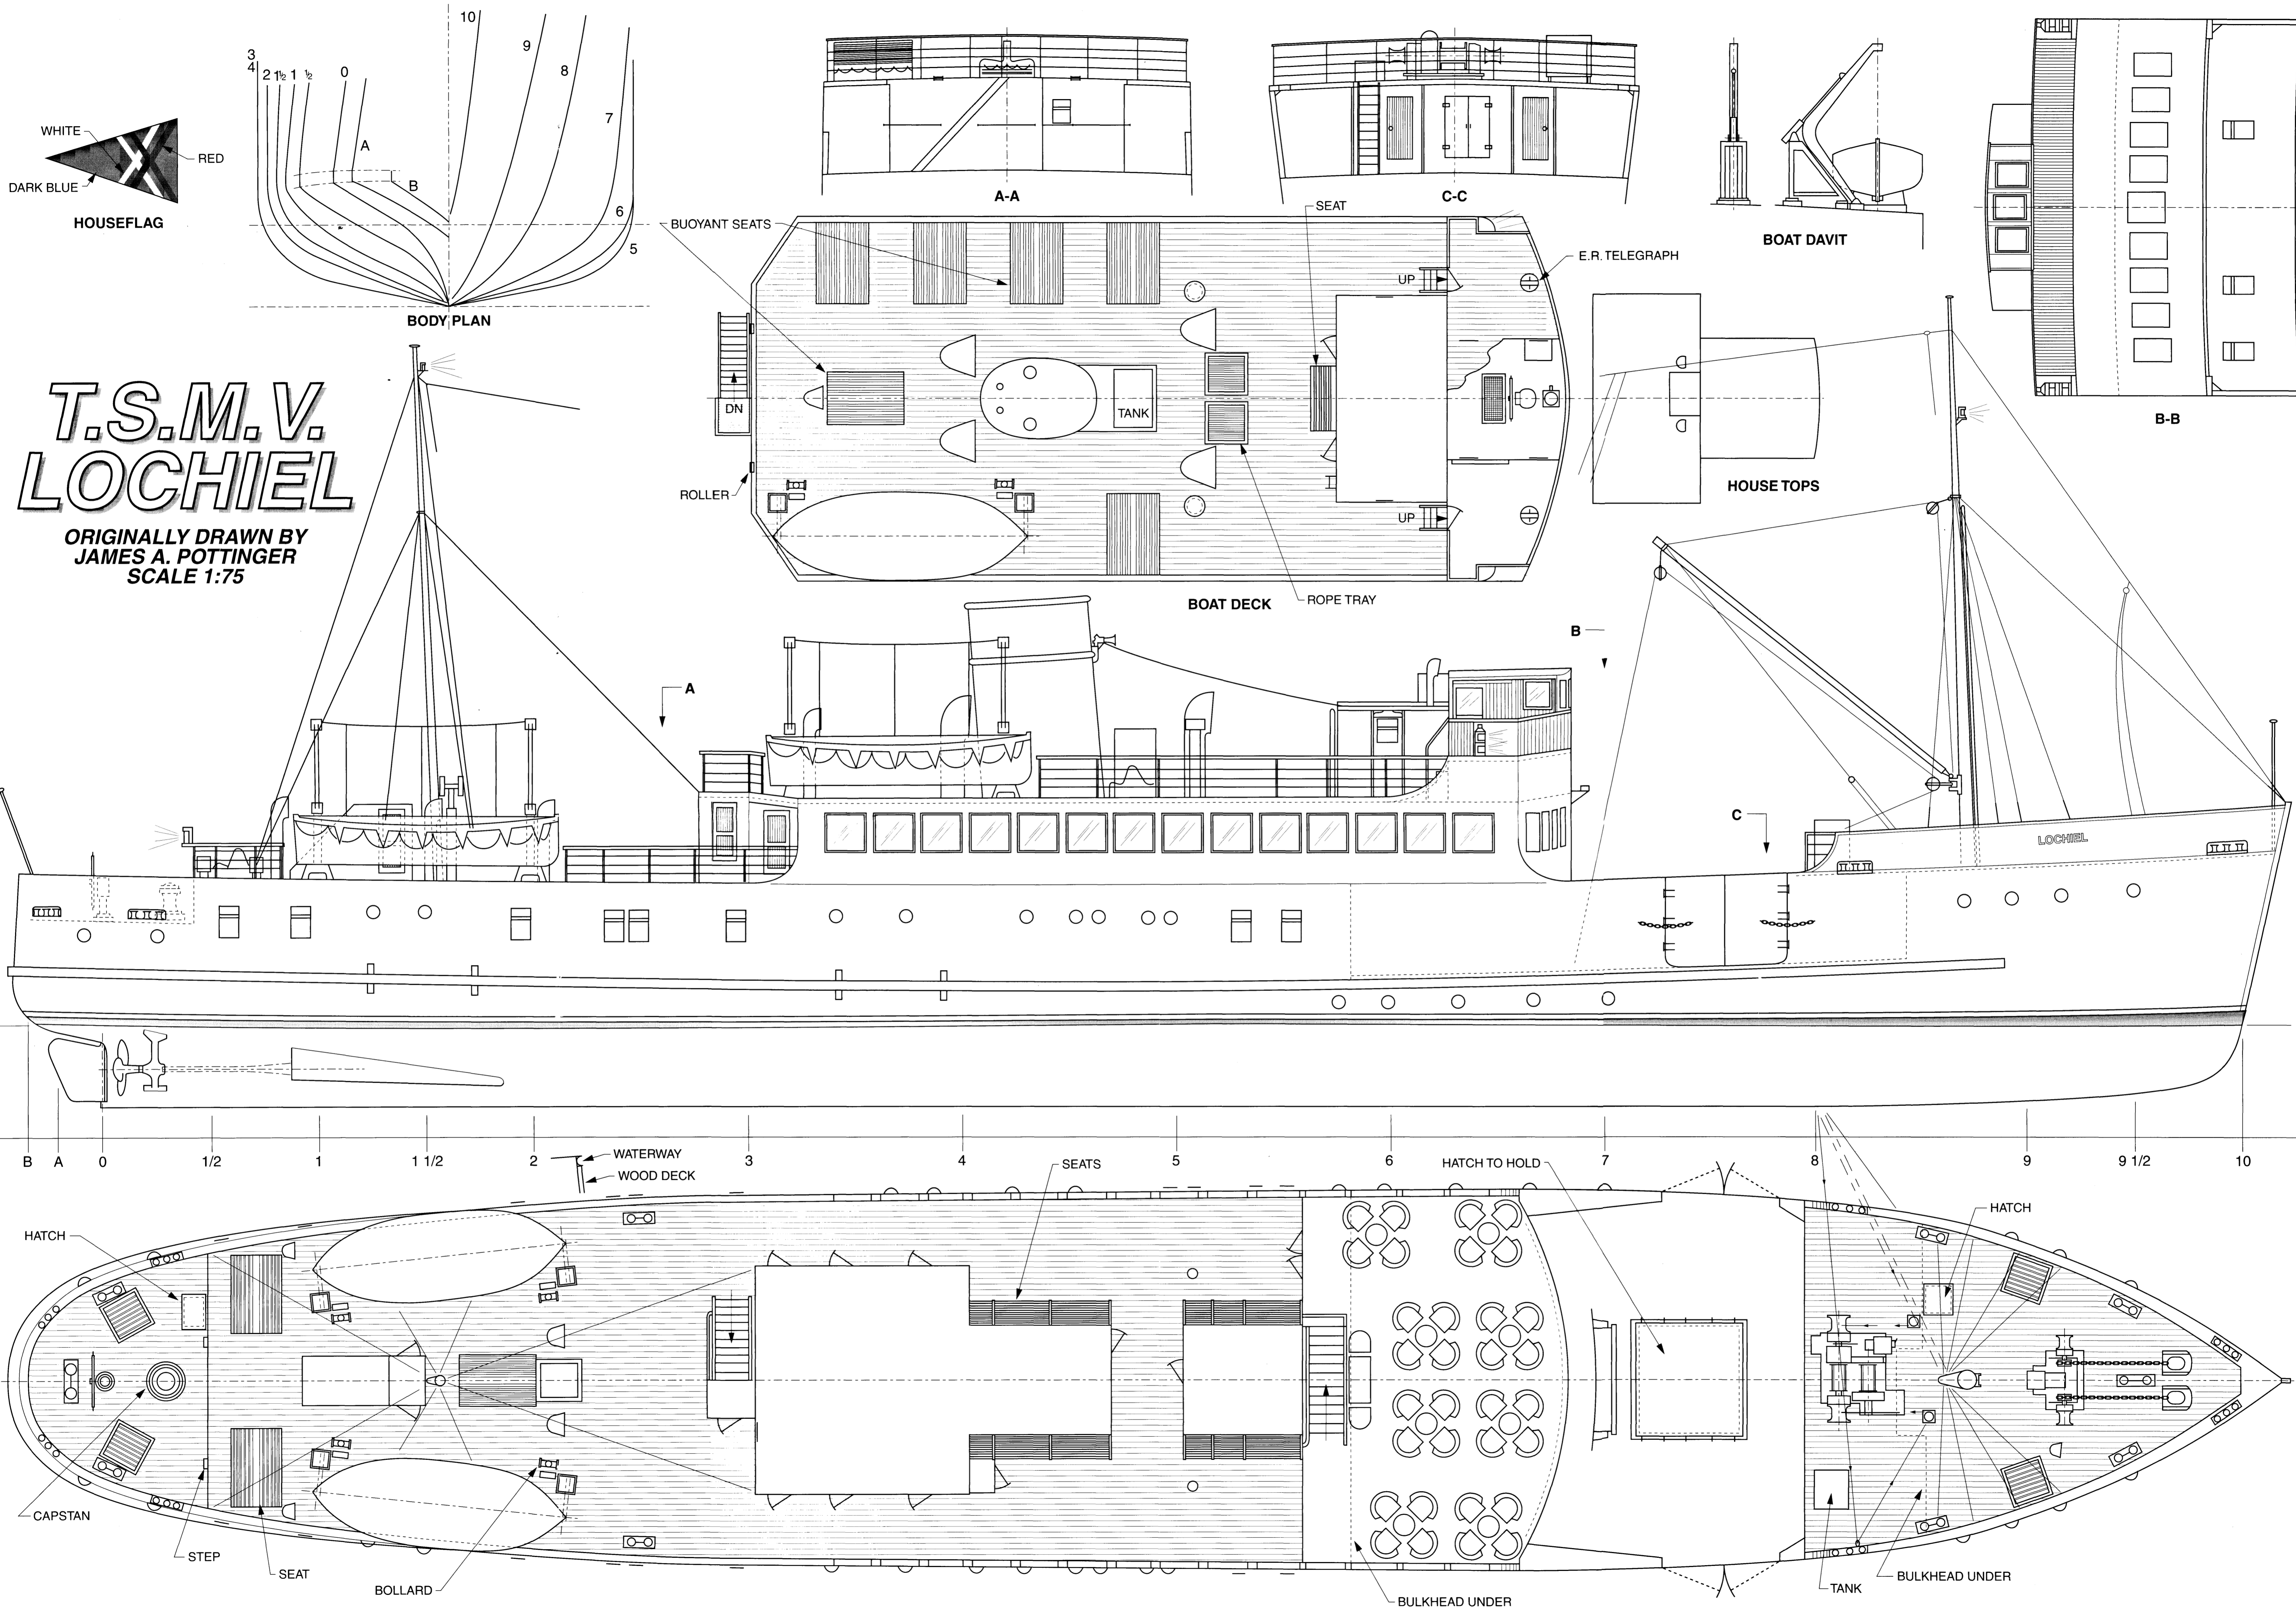

T.S.M.V. LOCHIEL

ORIGINALLY DRAWN BY
JAMES A. POTTINGER
SCALE 1:75

THE "LOCHIEL" AT WEST LOCH TARBERT

D 5427