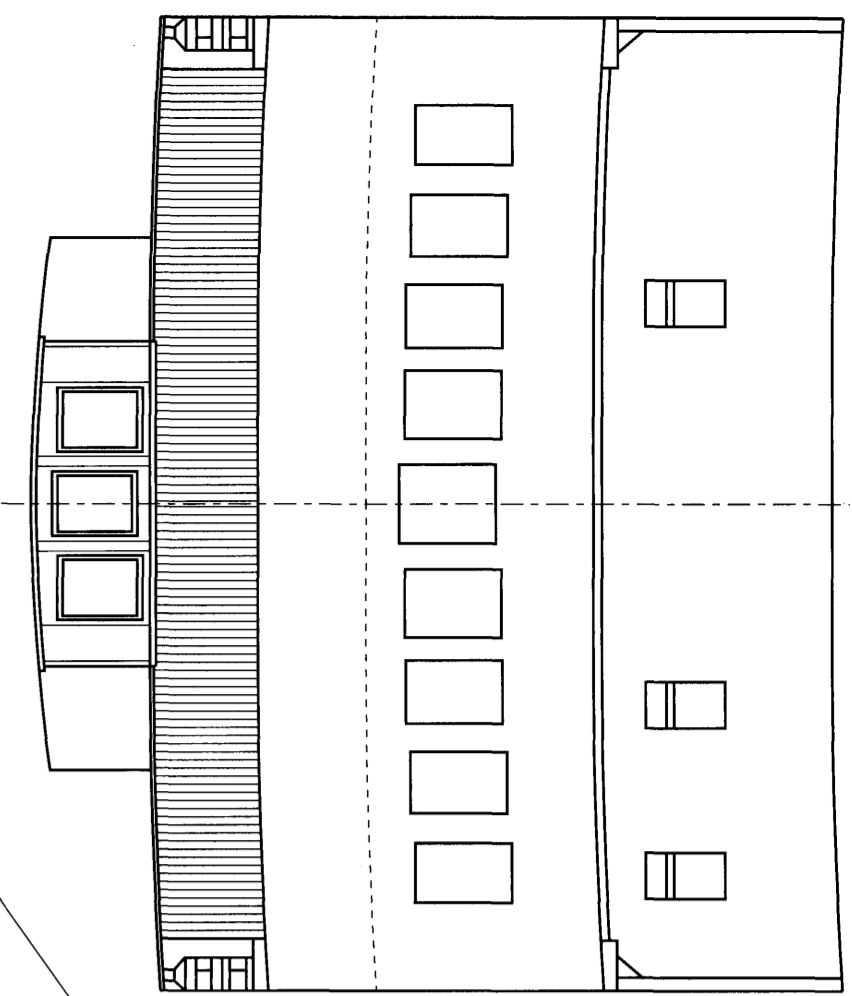

**T.S.M.V.
LOCHIEL**
ORIGINALLY DRAWN BY
JAMES A. POTTINGER
SCALE 1:75

THE "LOCHIEL" AT WEST LOCH TARBERT

D 5427