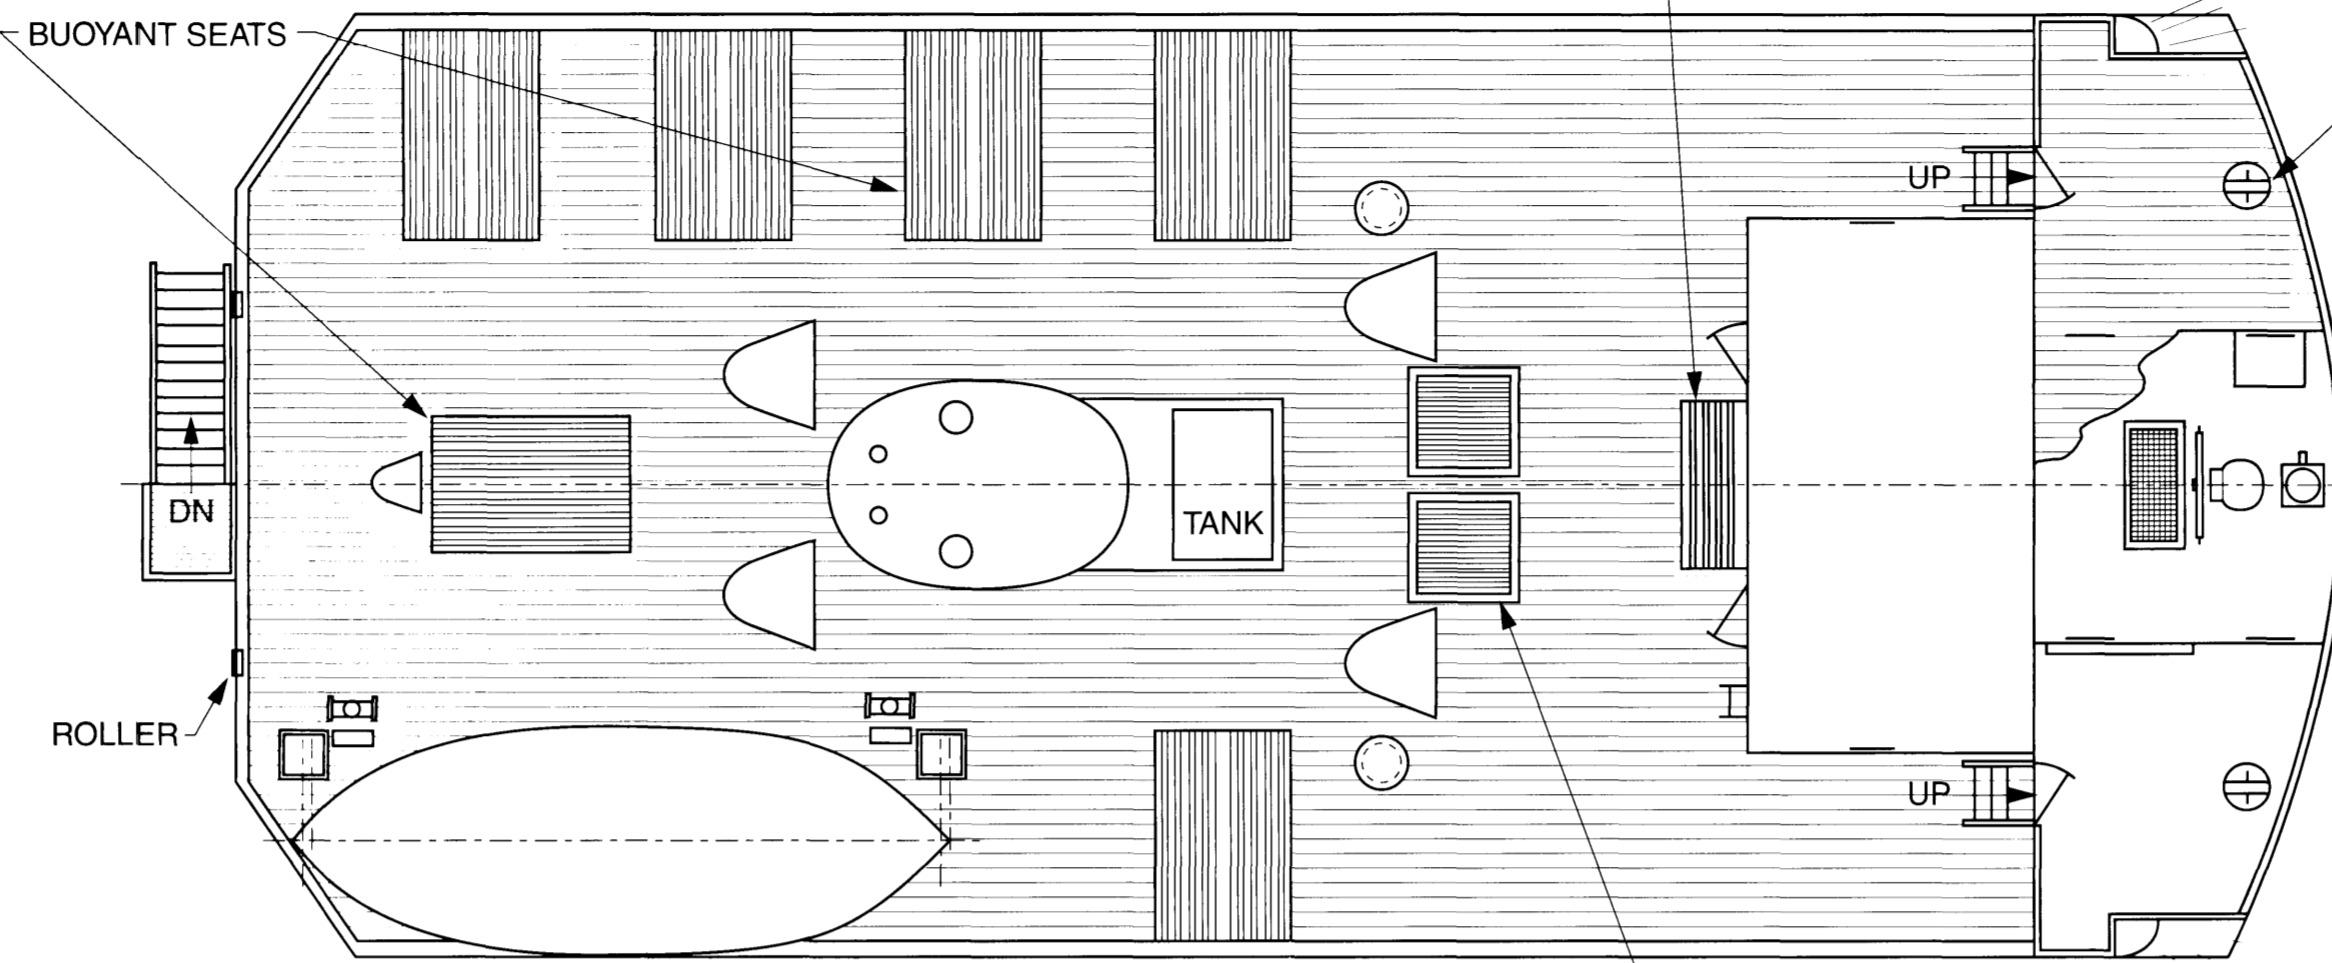

**T.S.M.V.
LOCHIEL**
ORIGINALLY DRAWN BY
JAMES A. POTTINGER
SCALE 1:75

THE "LOCHIEL" AT WEST LOCH TARBERT

D 5427