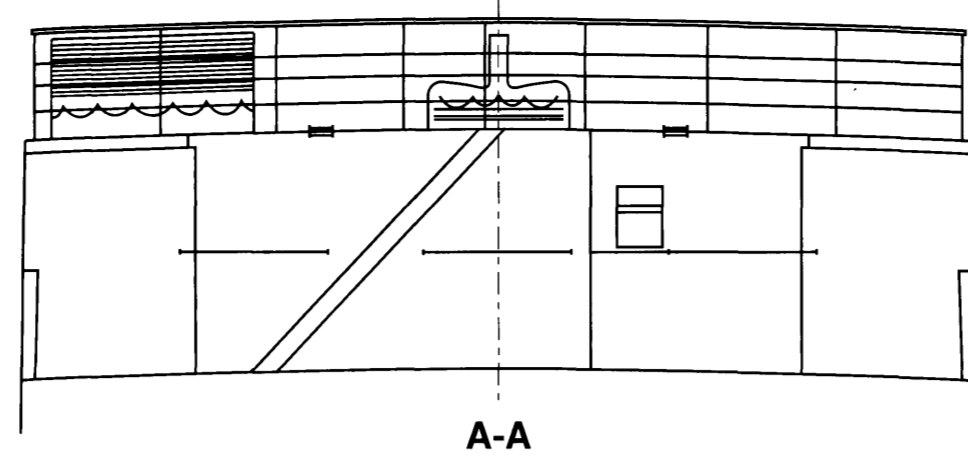

**T.S.M.V.
LOCHIEL**
ORIGINALLY DRAWN BY
JAMES A. POTTINGER
SCALE 1:75

THE "LOCHIEL" AT WEST LOCH TARBERT

D 5427