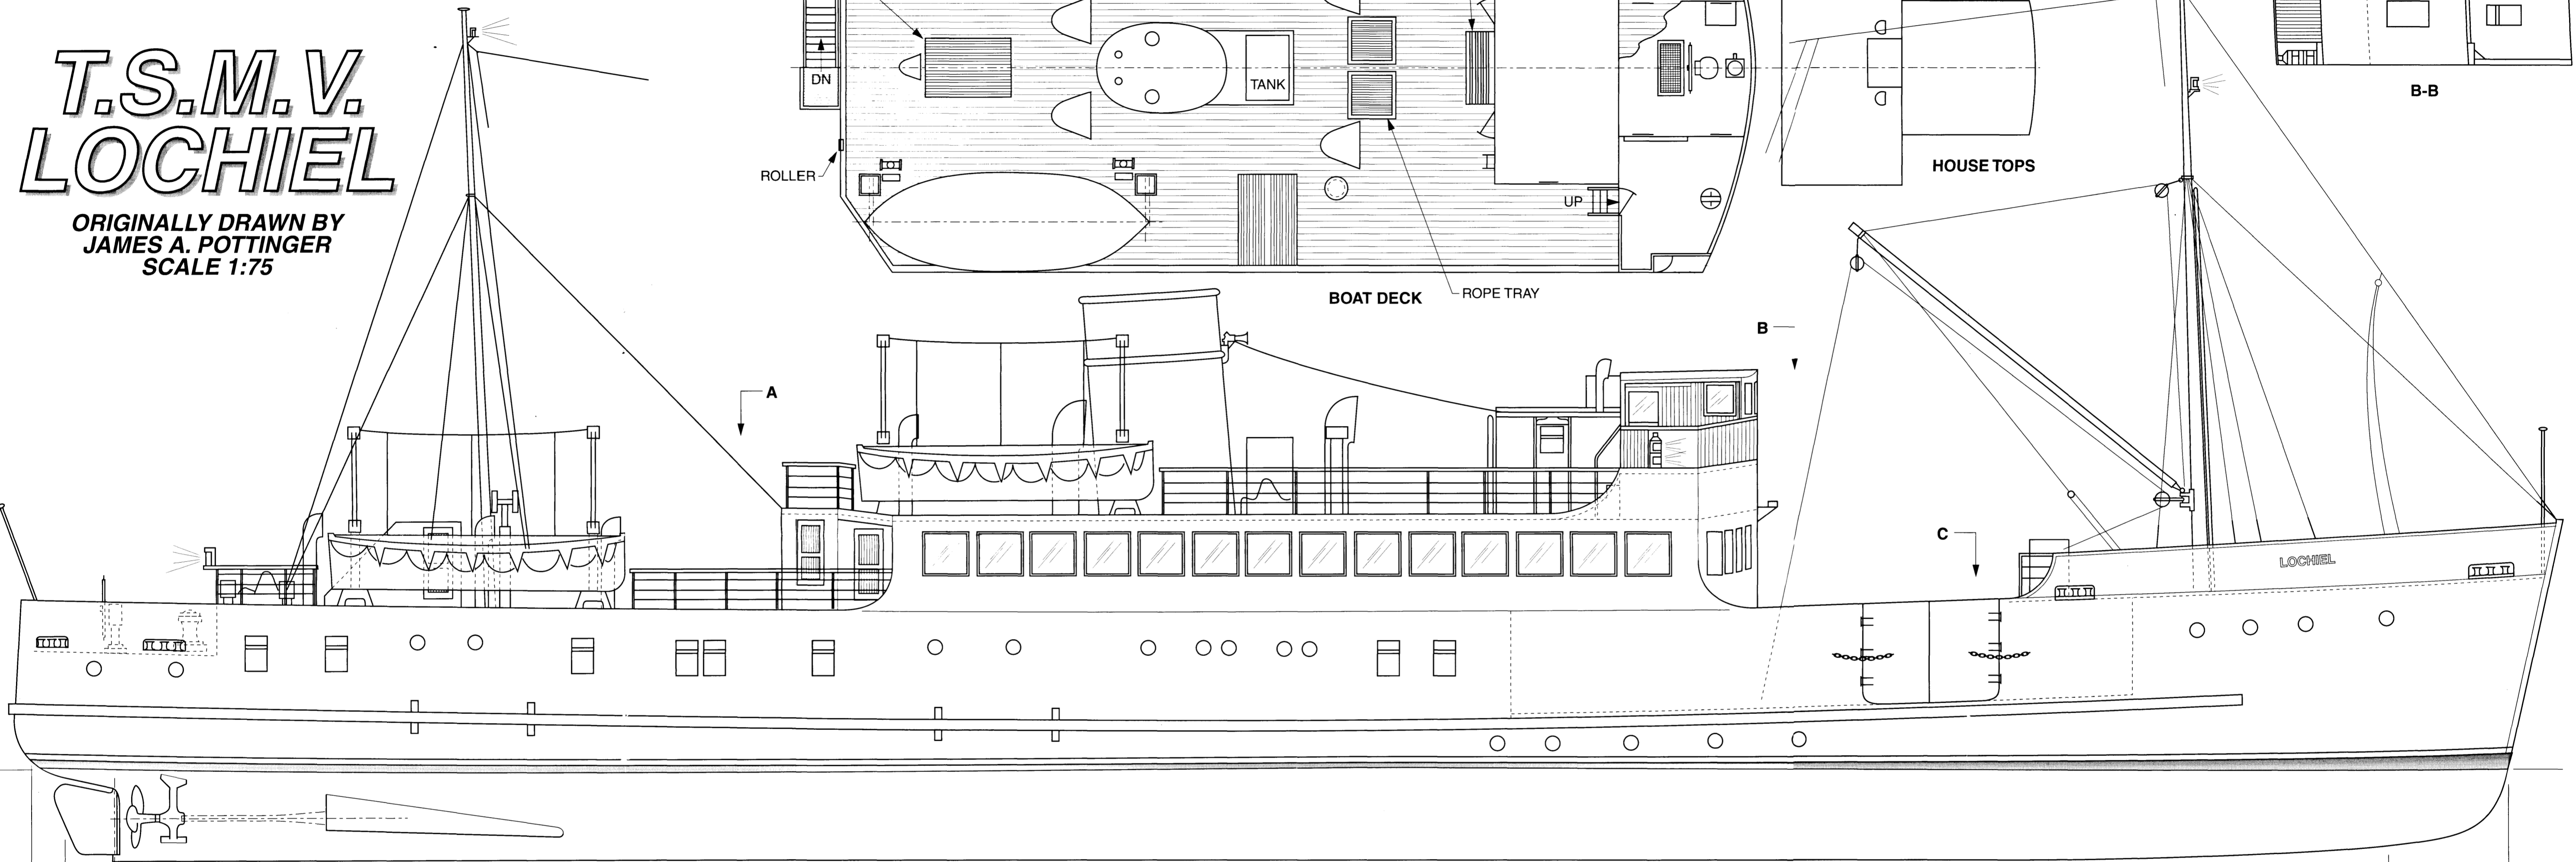

**T.S.M.V.
LOCHIEL**
ORIGINALLY DRAWN BY
JAMES A. POTTINGER
SCALE 1:75

THE "LOCHIEL" AT WEST LOCH TARBERT

D 5427