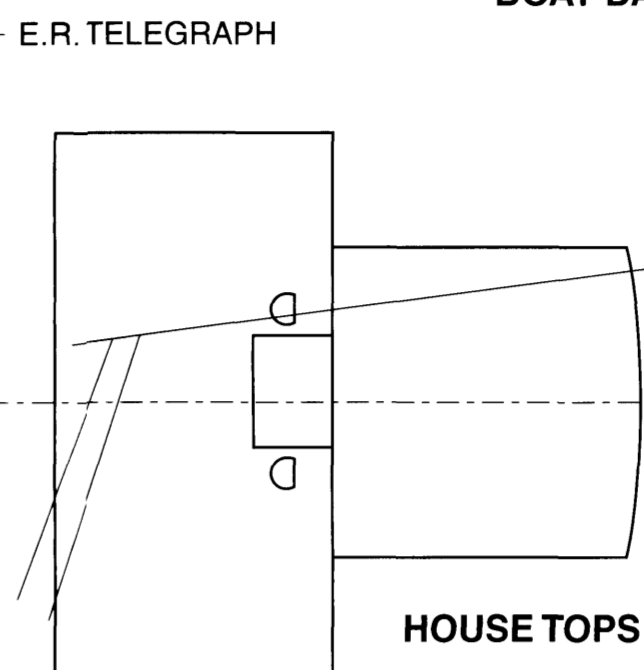

**T.S.M.V.
LOCHIEL**
ORIGINALLY DRAWN BY
JAMES A. POTTINGER
SCALE 1:75

THE "LOCHIEL" AT WEST LOCH TARBERT

D 5427