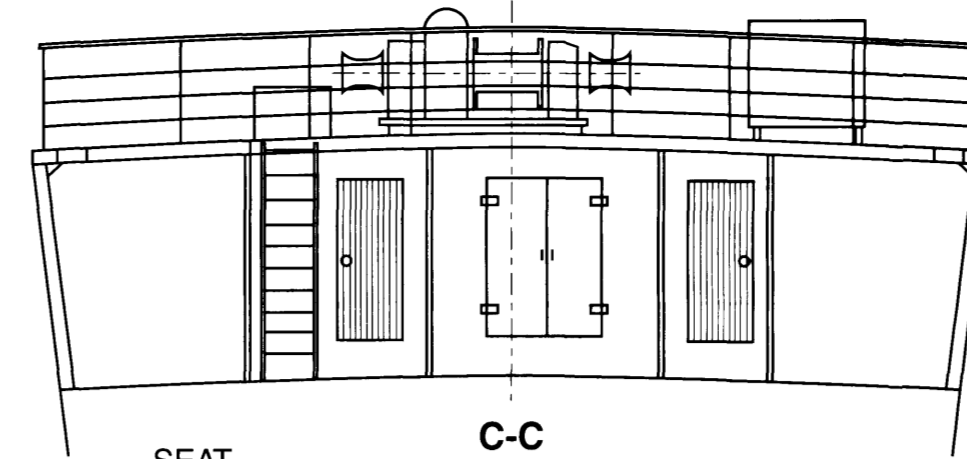

**T.S.M.V.
LOCHIEL**
ORIGINALLY DRAWN BY
JAMES A. POTTINGER
SCALE 1:75

THE "LOCHIEL" AT WEST LOCH TARBERT

D 5427