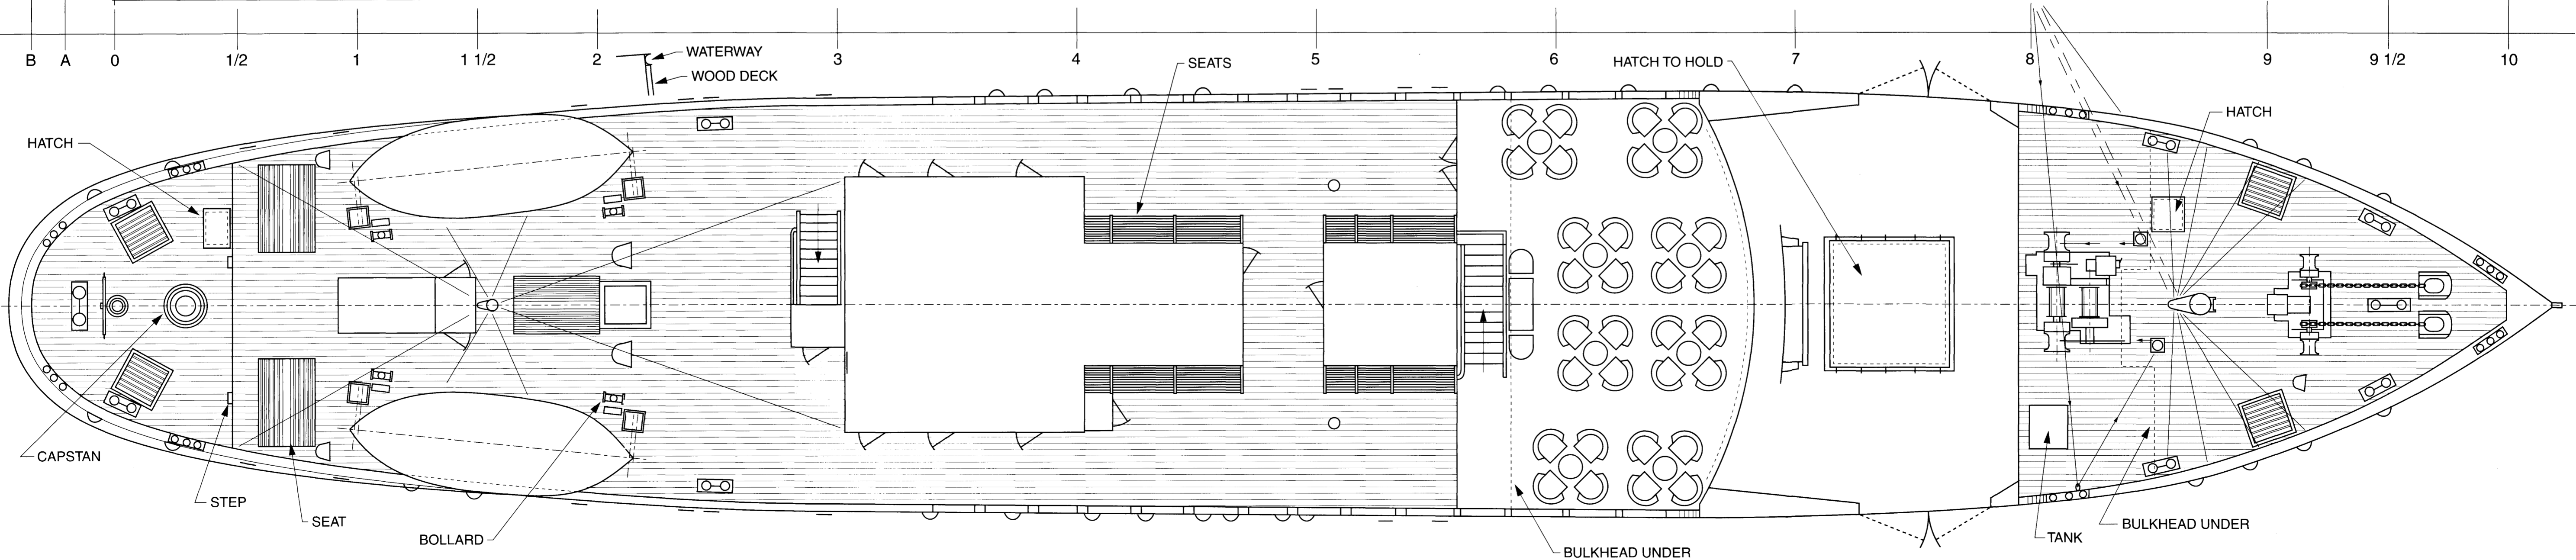

**T.S.M.V.
LOCHIEL**
ORIGINALLY DRAWN BY
JAMES A. POTTINGER
SCALE 1:75

THE "LOCHIEL" AT WEST LOCH TARBERT

D 5427